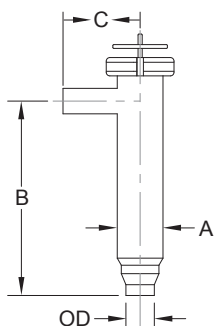

Angle Filter(Round Nut Type)

Angle Filter

Size (Inch)	ODxt	A	B	C
1.0"	25.4 x 1.5	101.6	300	101.6
1.5"	38.1 x 1.5	101.6	300	101.6
2.0"	50.8 x 1.5	101.6	300	101.6
2.5"	63.5 x 1.5	101.6	330	101.6
3.0"	76.2 x 1.5	114.3	365	114.3
4.0"	101.6 x 2.0	140.0	470	140

Angle Filter(Round Nut Type)

Size (DIN)	ODxt	A	B	C
25	29 x 1.5	101.6	300	101.6
32	35 x 1.5	101.6	300	101.6
40	41 x 1.5	101.6	300	101.6
50	53 x 1.5	101.6	300	101.6
65	70 x 2.0	101.6	330	101.6
80	85 x 2.0	114.3	365	114.3
100	104 x 2.0	140	470	140

Angle Filter(TC Type)

Size (Inch)	ODxt	A	B	C
1.0"	25.4 x 1.5	101.6	300	101.6
1.5"	38.1 x 1.5	101.6	300	101.6
2.0"	50.8 x 1.5	101.6	300	101.6
2.5"	63.5 x 1.5	101.6	330	101.6
3.0"	76.2 x 1.5	114.3	365	114.3
4.0"	101.6 x 2.0	140.0	470	140