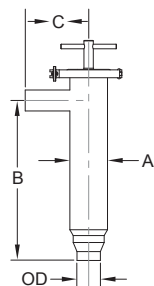

Angle Filter(Round Nut Type)

Angle Filter

Size (Inch)	ODxt	A	B	C
1.0"	25.4 x 1.5	101.6	300	101.6
1.5"	38.1 x 1.5	101.6	300	101.6
2.0"	50.8 x 1.5	101.6	300	101.6
2.5"	63.5 x 1.5	101.6	330	101.6
3.0"	76.2 x 1.5	114.3	365	114.3
4.0"	101.6 x 2.0	140.0	470	140

Angle Filter(Round Nut Type)

Size (DIN)	ODxt	A	B	C
25	29 x 1.5	101.6	300	101.6
32	35 x 1.5	101.6	300	101.6
40	41 x 1.5	101.6	300	101.6
50	53 x 1.5	101.6	300	101.6
65	70 x 2.0	101.6	330	101.6
80	85 x 2.0	114.3	365	114.3
100	104 x 2.0	140	470	140

Angle Filter(TC Type)

Size (Inch)	ODxt	A	B	C
1.0"	25.4 x 1.5	101.6	300	101.6
1.5"	38.1 x 1.5	101.6	300	101.6
2.0"	50.8 x 1.5	101.6	300	101.6
2.5"	63.5 x 1.5	101.6	330	101.6
3.0"	76.2 x 1.5	114.3	365	114.3
4.0"	101.6 x 2.0	140.0	470	140