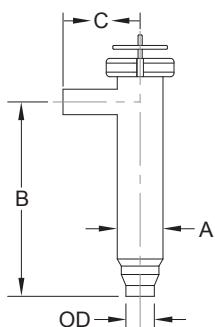

Angle Filter(Round Nut Type)

Angle Filter

Size (Inch)	ODxt	A	B	C
1.0"	25.4 x 1.5	101.6	300	101.6
1.5"	38.1 x 1.5	101.6	300	101.6
2.0"	50.8 x 1.5	101.6	300	101.6
2.5"	63.5 x 1.5	101.6	330	101.6
3.0"	76.2 x 1.5	114.3	365	114.3
4.0"	101.6 x 2.0	140.0	470	140

Angle Filter(Round Nut Type)

Size (DIN)	ODxt	A	B	C
25	29 x 1.5	101.6	300	101.6
32	35 x 1.5	101.6	300	101.6
40	41 x 1.5	101.6	300	101.6
50	53 x 1.5	101.6	300	101.6
65	70 x 2.0	101.6	330	101.6
80	85 x 2.0	114.3	365	114.3
100	104 x 2.0	140	470	140

Angle Filter(TC Type)

Size (Inch)	ODxt	A	B	C
1.0"	25.4 x 1.5	101.6	300	101.6
1.5"	38.1 x 1.5	101.6	300	101.6
2.0"	50.8 x 1.5	101.6	300	101.6
2.5"	63.5 x 1.5	101.6	330	101.6
3.0"	76.2 x 1.5	114.3	365	114.3
4.0"	101.6 x 2.0	140.0	470	140