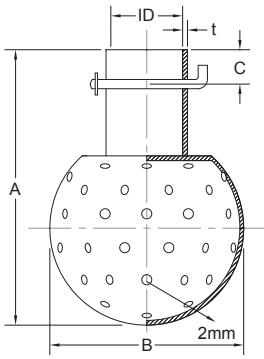

Static Spray Ball

Spray Ball

Size (Inch)	A	B	C	ID	t
1.0"	88	63	18	25.7	1.5
1.5"	98	76	15	38.4	1.5
2.0"	107	91	15	51.1	1.5
2.5"	115	99	14	64.0	1.5

Rotray Spray Ball With BSPT Connection

Size (Inch)	A	B	C	D
0.5"	91.5	39.9	20.9x14 TPI	15.1
0.75"	110.5	44.9	26.4x14 TPI	16.0
1.0"	120.2	44.9	33.2x11 TPI	23.6
1.5"	160.0	65.0	47.8x11 TPI	25.0
2.0"	175.2	76.1	59.6x11 TPI	29.8