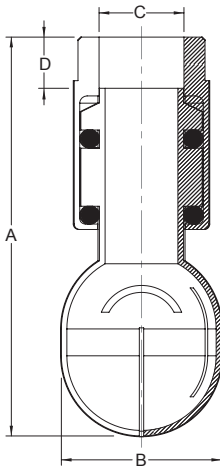

Static Spray Ball

Spray Ball

Size (Inch)	A	B	C	ID	t
1.0"	88	63	18	25.7	1.5
1.5"	98	76	15	38.4	1.5
2.0"	107	91	15	51.1	1.5
2.5"	115	99	14	64.0	1.5

Rotray Spray Ball With BSPT Connection

Size (Inch)	A	B	C	D
0.5"	91.5	39.9	20.9x14 TPI	15.1
0.75"	110.5	44.9	26.4x14 TPI	16.0
1.0"	120.2	44.9	33.2x11 TPI	23.6
1.5"	160.0	65.0	47.8x11 TPI	25.0
2.0"	175.2	76.1	59.6x11 TPI	29.8