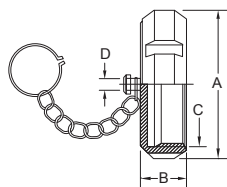

SMS Union-Nut

SMS Union

Size (mm)	A	B	C	D
25.00	51.00	20.00	40.00x1/6	32.00
38.00	74.00	25.00	60.00x1/6	48.00
51.00	84.00	26.00	70.00x1/6	60.50
63.50	100.00	30.00	85.00x1/6	74.00
76.10	114.00	32.00	98.00x1/6	87.00
101.60	154.00	31.00	132.00x1/6	117.00

SMS Union-Gasket

Size (mm)	A	B	C1	C2
25.00	32.00	5.50	25.00	22.40
38.00	48.00	5.50	38.00	35.10
51.00	61.00	5.50	51.00	47.80
63.50	73.50	5.50	63.60	60.50
76.10	86.00	5.50	76.00	73.50
101.60	113.50	5.50	101.60	97.60

SMS Union-Blank

Size (mm)	A	B	C	D
25.00	35.5	31.5	3.5	4.0
38.00	55.0	47.5	4.0	4.0
51.00	65.0	60.0	4.0	5.0
63.50	80.0	73.0	4.0	5.0
76.10	93.0	86.0	4.0	6.0
101.60	127.0	116.0	4.0	7.0

SMS Union-Blank Nut With Chain

Size (mm)	A	B	C	D
25.00	51.0	19.0	40 x 1/6	8.0
38.00	74.0	23.0	60 x 1/6	8.0
51.00	84.0	24.0	70 x 1/6	8.0
63.50	100.0	28.0	85 x 1/6	8.0
76.10	114.0	30.0	98 x 1/6	8.0
101.6	150.0	31.0	132 x 1/6	8.0