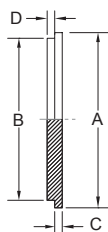

SMS Union-Nut

SMS Union

Size (mm)	A	B	C	D
25.00	51.00	20.00	40.00x1/6	32.00
38.00	74.00	25.00	60.00x1/6	48.00
51.00	84.00	26.00	70.00x1/6	60.50
63.50	100.00	30.00	85.00x1/6	74.00
76.10	114.00	32.00	98.00x1/6	87.00
101.60	154.00	31.00	132.00x1/6	117.00

SMS Union-Gasket

Size (mm)	A	B	C1	C2
25.00	32.00	5.50	25.00	22.40
38.00	48.00	5.50	38.00	35.10
51.00	61.00	5.50	51.00	47.80
63.50	73.50	5.50	63.60	60.50
76.10	86.00	5.50	76.00	73.50
101.60	113.50	5.50	101.60	97.60

SMS Union-Blank

Size (mm)	A	B	C	D
25.00	35.5	31.5	3.5	4.0
38.00	55.0	47.5	4.0	4.0
51.00	65.0	60.0	4.0	5.0
63.50	80.0	73.0	4.0	5.0
76.10	93.0	86.0	4.0	6.0
101.60	127.0	116.0	4.0	7.0

SMS Union-Blank Nut With Chain

Size (mm)	A	B	C	D
25.00	51.0	19.0	40 x 1/6	8.0
38.00	74.0	23.0	60 x 1/6	8.0
51.00	84.0	24.0	70 x 1/6	8.0
63.50	100.0	28.0	85 x 1/6	8.0
76.10	114.0	30.0	98 x 1/6	8.0
101.6	150.0	31.0	132 x 1/6	8.0