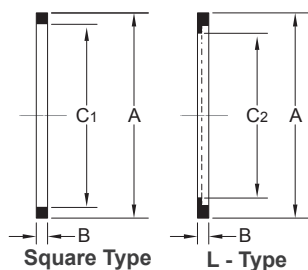

SMS Union-Gasket

Size (mm)	A	B	C1	C2
25.00	32.00	5.50	25.00	22.40
38.00	48.00	5.50	38.00	35.10
51.00	61.00	5.50	51.00	47.80
63.50	73.50	5.50	63.60	60.50
76.10	86.00	5.50	76.00	73.50
101.60	113.50	5.50	101.60	97.60

SMS Union-Blank

Size (mm)	A	B	C	D
25.00	35.5	31.5	3.5	4.0
38.00	55.0	47.5	4.0	4.0
51.00	65.0	60.0	4.0	5.0
63.50	80.0	73.0	4.0	5.0
76.10	93.0	86.0	4.0	6.0
101.60	127.0	116.0	4.0	7.0