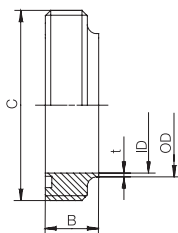

SMS Union

SMS Union

Size (mm)	ODxIDxt	A	B
25.00	25.00/22.60x1.20	51.00	23.50
38.00	38.00/35.60x1.20	74.00	30.00
51.00	51.00/48.60x1.20	84.00	30.00
63.50	63.50/60.30x1.60	100.00	33.00
76.10	76.10/72.90x1.60	114.00	35.00
101.60	101.60/97.60x2.00	154.00	48.00

SMS Union-Male Part

Size (mm)	ODxIDxt	B	C
25.00	25.00/22.60x1.20	15.00	40.00x1/6
38.00	38.00/35.60x1.20	20.00	60.00x1/6
51.00	51.00/48.60x1.20	20.00	70.00x1/6
63.50	63.50/60.30x1.60	24.00	85.00x1/6
76.10	76.10/72.90x1.60	24.00	98.00x1/6
101.60	101.60/97.60x2.00	35.00	132.00x1/6

SMS Union-Nut

SMS Union

Size (mm)	A	B	C	D
25.00	51.00	20.00	40.00x1/6	32.00
38.00	74.00	25.00	60.00x1/6	48.00
51.00	84.00	26.00	70.00x1/6	60.50
63.50	100.00	30.00	85.00x1/6	74.00
76.10	114.00	32.00	98.00x1/6	87.00
101.60	154.00	31.00	132.00x1/6	117.00

Size (mm)	A	B	C	D
25.00	51.0	19.0	40 x 1/6	8.0
38.00	74.0	23.0	60 x 1/6	8.0
51.00	84.0	24.0	70 x 1/6	8.0
63.50	100.0	28.0	85 x 1/6	8.0
76.10	114.0	30.0	98 x 1/6	8.0
101.6	150.0	31.0	132 x 1/6	8.0