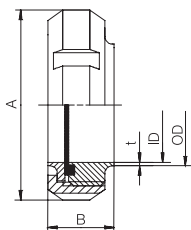

SMS Union

SMS Union

Size (mm)	ODxIDxt	A	B
25.00	25.00/22.60x1.20	51.00	23.50
38.00	38.00/35.60x1.20	74.00	30.00
51.00	51.00/48.60x1.20	84.00	30.00
63.50	63.50/60.30x1.60	100.00	33.00
76.10	76.10/72.90x1.60	114.00	35.00
101.60	101.60/97.60x2.00	154.00	48.00

SMS Union-Male Part

Size (mm)	ODxIDxt	B	C
25.00	25.00/22.60x1.20	15.00	40.00x1/6
38.00	38.00/35.60x1.20	20.00	60.00x1/6
51.00	51.00/48.60x1.20	20.00	70.00x1/6
63.50	63.50/60.30x1.60	24.00	85.00x1/6
76.10	76.10/72.90x1.60	24.00	98.00x1/6
101.60	101.60/97.60x2.00	35.00	132.00x1/6

SMS Union-Liner

Size (mm)	ODxIDxt	A	B
25.00	25.00/22.60x1.20	35.50	7.50
38.00	38.00/35.60x1.20	55.00	9.00
51.00	51.00/48.60x1.20	65.00	9.00
63.50	63.50/60.30x1.60	80.00	9.00
76.10	76.10/72.90x1.60	93.00	10.00
101.60	101.60/97.60x2.00	127.00	12.00

Size (mm)	A	B	C	D
25.00	51.0	19.0	40 x 1/6	8.0
38.00	74.0	23.0	60 x 1/6	8.0
51.00	84.0	24.0	70 x 1/6	8.0
63.50	100.0	28.0	85 x 1/6	8.0
76.10	114.0	30.0	98 x 1/6	8.0
101.6	150.0	31.0	132 x 1/6	8.0