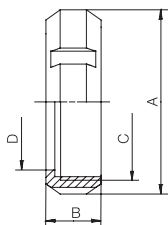

SMS Union-Male Part

Size (mm)	ODxIDxt	B	C
25.00	25.00/22.60x1.20	15.00	40.00x1/6
38.00	38.00/35.60x1.20	20.00	60.00x1/6
51.00	51.00/48.60x1.20	20.00	70.00x1/6
63.50	63.50/60.30x1.60	24.00	85.00x1/6
76.10	76.10/72.90x1.60	24.00	98.00x1/6
101.60	101.60/97.60x2.00	35.00	132.00x1/6

SMS Union-Liner

Size (mm)	ODxIDxt	A	B
25.00	25.00/22.60x1.20	35.50	7.50
38.00	38.00/35.60x1.20	55.00	9.00
51.00	51.00/48.60x1.20	65.00	9.00
63.50	63.50/60.30x1.60	80.00	9.00
76.10	76.10/72.90x1.60	93.00	10.00
101.60	101.60/97.60x2.00	127.00	12.00

SMS Union-Nut

SMS Union

Size (mm)	A	B	C	D
25.00	51.00	20.00	40.00x1/6	32.00
38.00	74.00	25.00	60.00x1/6	48.00
51.00	84.00	26.00	70.00x1/6	60.50
63.50	100.00	30.00	85.00x1/6	74.00
76.10	114.00	32.00	98.00x1/6	87.00
101.60	154.00	31.00	132.00x1/6	117.00

Size (mm)	A	B	C	D
25.00	51.0	19.0	40 x 1/6	8.0
38.00	74.0	23.0	60 x 1/6	8.0
51.00	84.0	24.0	70 x 1/6	8.0
63.50	100.0	28.0	85 x 1/6	8.0
76.10	114.0	30.0	98 x 1/6	8.0
101.6	150.0	31.0	132 x 1/6	8.0