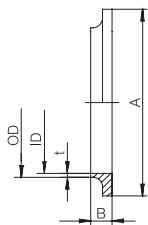

SMS Union-Liner

Size (mm)	ODxIDxt	A	B
25.00	25.00/22.60x1.20	35.50	7.50
38.00	38.00/35.60x1.20	55.00	9.00
51.00	51.00/48.60x1.20	65.00	9.00
63.50	63.50/60.30x1.60	80.00	9.00
76.10	76.10/72.90x1.60	93.00	10.00
101.60	101.60/97.60x2.00	127.00	12.00