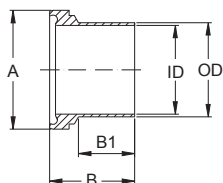

Aseptic DIN Union-Liner DIN(Long)

Size (DIN)	OD/IDxt	A	B	B1
10	13.0 / 10.0 x 1.5	21.9	39.0	27.0
15	19.0 / 16.0 x 1.5	27.9	39.0	27.0
20	23.0 / 20.0 x 1.5	35.9	38.0	26.0
25	29.0 / 26.0 x 1.5	42.9	40.0	26.0
32	35.0 / 32.0 x 1.5	48.9	47.0	32.0
40	41.0 / 38.0 x 1.5	54.9	47.0	31.0
50	53.0 / 50.0 x 1.5	66.9	48.0	30.0
65	70.0 / 66.0 x 2.0	84.9	61.0	40.0
80	85.0 / 81.0 x 2.0	98.9	61.0	40.0
100	104.0 / 100.0 x 2.0	118.9	66.0	40.0