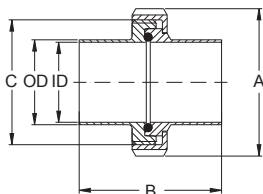

Hygienic DIN Union-Liner Inch(Short)

Size (Inch)	OD/IDxt	A	B	B1
0.5"	12.70 / 9.40 x 1.65	21.9	17.0	6.5
0.75"	19.05 / 15.75 x 1.65	27.9	17.0	6.5
1.0"	25.40 / 22.10 x 1.65	42.9	22.0	8.0
1.5"	38.10 / 34.80 x 1.65	54.9	26.0	9.5
2.0"	50.80 / 47.50 x 1.65	66.9	30.0	12.5
2.5"	63.50 / 60.20 x 1.65	84.9	34.0	21.0
3.0"	76.20 / 72.90 x 1.65	98.9	38.0	17.0
4.0"	101.60 / 97.38 x 2.11	118.9	46.0	21.0

**Hygienic-DIN Union
DIN 11853-1**

Hygienic DIN Union-Nut Inch

Size (Inch)	A	B	B1	C	D
0.5"	38.0	18.0	15.0	28 x 1/8	19.0
0.75"	44.0	18.0	15.0	34 x 1/8	25.0
1.0"	63.0	21.0	18.0	52 x 1/6	36.0
1.5"	78.0	21.0	18.0	65 x 1/6	49.0
2.0"	92.0	22.0	19.0	78 x 1/6	62.0
2.5"	112.0	25.0	21.0	95 x 1/6	80.0
3.0"	127.0	29.0	25.0	110 x 1/4	94.0
4.0"	148.0	31.0	26.0	130 x 1/4	115.0

Hygienic DIN Union-Gasket Inch

Size (Inch)	A	B
0.5"	12.0	3.5
0.75"	18.0	3.5
1.0"	24.0	3.5
1.5"	37.0	5.0
2.0"	50.0	5.0
2.5"	62.0	5.0
3.0"	75.0	5.0
4.0"	100.0	5.0

Aseptic DIN Union DIN(Long)

Aseptic-DIN Union DIN11864-1 Form A