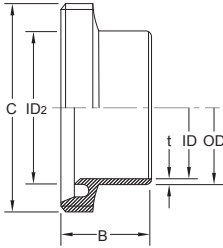

DIN Union Blank (Inch)

DIN Union

Size (Inch)	A	B	C
1.0"	44.0	13.0	35.0
1.5"	56.0	13.0	48.0
2.0"	68.0	14.0	61.0
2.5"	86.0	16.0	79.0
3.0"	100.0	16.0	93.0
4.0"	121.0	20.0	114.0

DIN Union-Blank Nut With Chain(Inch)

Size (Inch)	A	B	C	D
1.0"	63.0	21.0	52 x 1/6	8.0
1.5"	78.0	21.0	65 x 1/6	8.0
2.0"	92.0	22.0	78 x 1/6	8.0
2.5"	112.0	25.0	95 x 1/6	8.0
3.0"	127.0	29.0	110 x 1/4	8.0
4.0"	148.0	31.0	130 x 1/4	8.0

DIN Union-Nut(Inch)

Size (Inch)	A	B	C	D
1.0"	63.0	21.0	52 x 1/6	36.0
1.5"	78.0	21.0	65 x 1/6	49.0
2.0"	92.0	22.0	78 x 1/6	62.0
2.5"	112.0	25.0	95 x 1/6	80.0
3.0"	127.0	29.0	110 x 1/4	94.0
4.0"	148.0	31.0	130 x 1/4	115.0

DIN Union-Male Part(Inch)

DIN Union

Size (Inch)	OD/IDxt	C	B	ID2
1.0"	25.4 / 22.4 x 1.5	52 x 1/6	29.0	26.0
1.5"	38.1 / 35.1 x 1.5	65 x 1/6	33.0	38.0
2.0"	50.8 / 47.8 x 1.5	78 x 1/6	35.0	50.0
2.5"	63.5 / 60.5 x 1.5	95 x 1/6	40.0	66.0
3.0"	76.2 / 73.2 x 1.5	110 x 1/4	45.0	81.0
4.0"	101.6 / 97.6 x 2.0	130 x 1/4	54.0	100.0