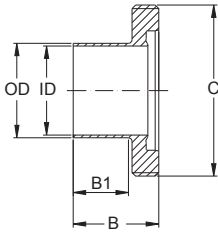

Size (Inch)	OD/IDxt	B	B1	C
0.5"	12.70 / 9.40 x 1.65	41.0	27.0	28 x 1/8
0.75"	19.05 / 15.75 x 1.65	41.0	27.0	34 x 1/8
1.0"	25.40 / 22.10 x 1.65	43.0	26.0	52 x 1/6
1.5"	38.10 / 34.80 x 1.65	48.5	30.0	65 x 1/6
2.0"	50.80 / 47.50 x 1.65	48.5	30.0	78 x 1/6
2.5"	63.50 / 60.20 x 1.65	60.0	40.0	95 x 1/6
3.0"	76.20 / 72.90 x 1.65	64.0	40.0	110 x 1/4
4.0"	101.60 / 97.38 x 2.11	64.0	40.0	130 x 1/4