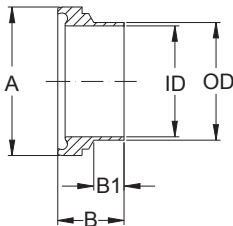

Hygienic DIN Union-Liner DIN(Short)

Size (DIN)	OD/IDxt	A	B	B1
10	13.0 / 10.0 x 1.5	21.9	17.0	5.0
15	19.0 / 16.0 x 1.5	27.9	17.0	5.0
20	23.0 / 20.0 x 1.5	35.9	18.0	5.0
25	29.0 / 26.0 x 1.5	42.9	22.0	8.0
32	35.0 / 32.0 x 1.5	48.9	25.0	10.0
40	41.0 / 38.0 x 1.5	54.9	26.0	10.0
50	53.0 / 50.0 x 1.5	66.9	30.0	13.0
65	70.0 / 66.0 x 2.0	84.9	34.0	15.0
80	85.0 / 81.0 x 2.0	98.9	38.0	15.0
100	104.0 / 100.0 x 2.0	118.9	46.0	23.0