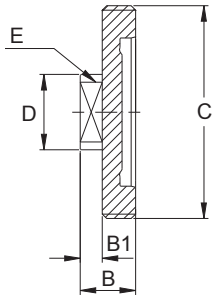

Aseptic DIN Union-Liner Inch(Long)

Size (Inch)	OD/IDxt	A	B	B1
0.5"	12.70 / 9.40 x 1.65	21.9	39.0	27.0
0.75"	19.05 / 15.75 x 1.65	27.9	39.0	27.0
1.0"	25.40 / 22.10 x 1.65	42.9	40.0	26.0
1.5"	38.10 / 34.80 x 1.65	54.9	46.5	30.0
2.0"	50.80 / 47.50 x 1.65	66.9	47.5	30.0
2.5"	63.50 / 60.20 x 1.65	84.9	63.0	40.0
3.0"	76.20 / 72.90 x 1.65	98.9	61.0	40.0
4.0"	101.60 / 97.38 x 2.11	118.9	65.0	40.0

Aseptic DIN Union-Nut Inch

Aseptic-DIN Union DIN11864-1 Form A

Size (Inch)	A	B	B1	C	D
0.5"	38.0	18.0	15.0	28 x 1/8	19.0
0.75"	44.0	18.0	15.0	34 x 1/8	25.0
1.0"	63.0	21.0	18.0	52 x 1/6	36.0
1.5"	78.0	21.0	18.0	65 x 1/6	49.0
2.0"	92.0	22.0	19.0	78 x 1/6	62.0
2.5"	112.0	25.0	21.0	95 x 1/6	80.0
3.0"	127.0	29.0	25.0	110 x 1/4	94.0
4.0"	148.0	31.0	26.0	130 x 1/4	115.0

Aseptic DIN Union-Gasket Inch

Size (Inch)	A	B
0.5"	12.0	3.5
0.75"	18.0	3.5
1.0"	24.0	3.5
1.5"	37.0	5.0
2.0"	50.0	5.0
2.5"	62.0	5.0
3.0"	75.0	5.0
4.0"	100.0	5.0

**DIN11853-1 & DIN11864-1
Form A**

DIN Union-Male Blank DIN

Size (DIN)	B	B1	C	D	E
10	24.0	12.0	28 x 1/8	22.0	17.0
15	24.0	12.0	34 x 1/8	22.0	17.0
20	24.0	10.0	44 x 1/6	22.0	17.0
25	24.0	10.0	52 x 1/6	40.0	27.0
32	24.0	10.0	58 x 1/6	40.0	27.0
40	24.0	10.0	65 x 1/6	40.0	27.0
50	24.0	10.0	78 x 1/6	40.0	27.0
65	28.0	12.0	95 x 1/6	48.0	32.0
80	28.0	8.0	110 x 1/4	48.0	32.0
100	30.0	10.0	130 x 1/4	48.0	32.0