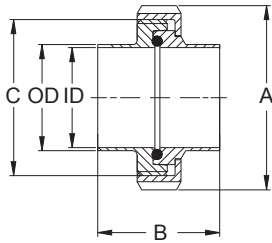

Hygienic-DIN Union DIN 11853-1

Hygienic DIN Union DIN(Short)

Size (DIN)	OD/IDxt	A	B	C
10	13.0 / 10.0 x 1.5	38	32	28x1/8
15	19.0 / 16.0 x 1.5	44	32	34x1/8
20	23.0 / 20.0 x 1.5	54	34	44x1/6
25	29.0 / 26.0 x 1.5	63	42	52x1/6
32	35.0 / 32.0 x 1.5	70	58	58x1/6
40	41.0 / 38.0 x 1.5	78	50	65x1/6
50	53.0 / 50.0 x 1.5	92	54	78x1/6
65	70.0 / 66.0 x 2.0	112	62	95x1/6
80	85.0 / 81.0 x 2.0	127	72	110x1/4
100	104.0 / 100.0 x 2.0	148	86	130x1/4

Hygienic DIN Union-Male Part DIN(Short)