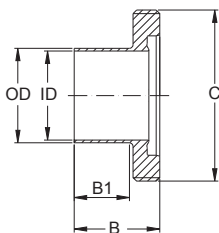

**Hygienic-DIN Union
DIN 11853-1**

Hygienic DIN Union-Nut Inch

Size (Inch)	A	B	B1	C	D
0.5"	38.0	18.0	15.0	28 x 1/8	19.0
0.75"	44.0	18.0	15.0	34 x 1/8	25.0
1.0"	63.0	21.0	18.0	52 x 1/6	36.0
1.5"	78.0	21.0	18.0	65 x 1/6	49.0
2.0"	92.0	22.0	19.0	78 x 1/6	62.0
2.5"	112.0	25.0	21.0	95 x 1/6	80.0
3.0"	127.0	29.0	25.0	110 x 1/4	94.0
4.0"	148.0	31.0	26.0	130 x 1/4	115.0

Hygienic DIN Union-Gasket Inch

Size (Inch)	A	B
0.5"	12.0	3.5
0.75"	18.0	3.5
1.0"	24.0	3.5
1.5"	37.0	5.0
2.0"	50.0	5.0
2.5"	62.0	5.0
3.0"	75.0	5.0
4.0"	100.0	5.0

Aseptic DIN Union DIN(Long)

Aseptic-DIN Union DIN11864-1 Form A

Size (DIN)	OD/IDxt	A	B	C
10	13.0 / 10.0 x 1.5	38.0	76.0	28 x 1/8
15	19.0 / 16.0 x 1.5	44.0	76.0	34 x 1/8
20	23.0 / 20.0 x 1.5	54.0	76.0	44 x 1/6
25	29.0 / 26.0 x 1.5	63.0	77.0	52 x 1/6
32	35.0 / 32.0 x 1.5	70.0	88.0	58 x 1/6
40	41.0 / 38.0 x 1.5	78.0	88.0	65 x 1/6
50	53.0 / 50.0 x 1.5	92.0	89.0	78 x 1/6
65	70.0 / 66.0 x 2.0	112.0	113.0	95 x 1/6
80	85.0 / 81.0 x 2.0	127.0	117.0	110 x 1/4
100	104.0 / 100.0 x 2.0	148.0	120.0	130 x 1/4

Aseptic DIN Union-Male Part DIN(Long)

Size (DIN)	OD/IDxt	B	B1	C
10	13.0 / 10.0 x 1.5	41.0	27.0	28 x 1/8
15	19.0 / 16.0 x 1.5	41.0	27.0	34 x 1/8
20	23.0 / 20.0 x 1.5	43.0	26.0	44 x 1/6
25	29.0 / 26.0 x 1.5	43.0	26.0	52 x 1/6
32	35.0 / 32.0 x 1.5	48.0	32.0	58 x 1/6
40	41.0 / 38.0 x 1.5	48.0	31.0	65 x 1/6
50	53.0 / 50.0 x 1.5	48.0	30.0	78 x 1/6
65	70.0 / 66.0 x 2.0	60.0	40.0	95 x 1/6
80	85.0 / 81.0 x 2.0	64.0	40.0	110 x 1/4
100	104.0 / 100.0 x 2.0	64.0	40.0	130 x 1/4