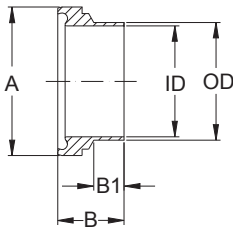

Hygienic DIN Union-Liner Inch(Short)

Size (Inch)	OD/IDxt	A	B	B1
0.5"	12.70 / 9.40 x 1.65	21.9	17.0	6.5
0.75"	19.05 / 15.75 x 1.65	27.9	17.0	6.5
1.0"	25.40 / 22.10 x 1.65	42.9	22.0	8.0
1.5"	38.10 / 34.80 x 1.65	54.9	26.0	9.5
2.0"	50.80 / 47.50 x 1.65	66.9	30.0	12.5
2.5"	63.50 / 60.20 x 1.65	84.9	34.0	21.0
3.0"	76.20 / 72.90 x 1.65	98.9	38.0	17.0
4.0"	101.60 / 97.38 x 2.11	118.9	46.0	21.0