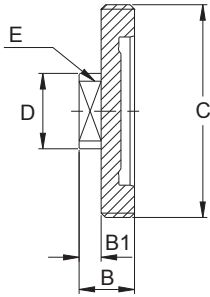

**DIN11853-1 & DIN11864-1
Form A**

DIN Union-Male Blank Inch

Size (Inch)	B	B1	C	D	E
0.5"	24.0	12.0	28 x 1/8	22.0	17.0
0.75"	24.0	12.0	34 x 1/8	22.0	17.0
1.0"	24.0	10.0	52 x 1/6	40.0	27.0
1.5"	24.0	10.0	65 x 1/6	40.0	27.0
2.0"	24.0	10.0	78 x 1/6	40.0	27.0
2.5"	28.0	12.0	95 x 1/6	48.0	32.0
3.0"	28.0	12.0	110 x 1/4	48.0	32.0
4.0"	30.0	10.0	130 x 1/4	48.0	32.0