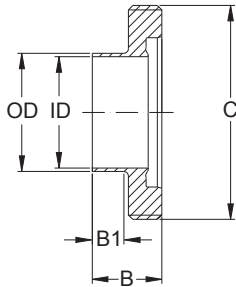

Size (DIN)	OD/IDxt	B	B1	C
10	13.0 / 10.0 x 1.5	19.0	5.0	28 x 1/8
15	19.0 / 16.0 x 1.5	19.0	5.0	34 x 1/8
20	23.0 / 20.0 x 1.5	21.0	5.0	44 x 1/6
25	29.0 / 26.0 x 1.5	26.0	10.0	52 x 1/6
32	35.0 / 32.0 x 1.5	30.0	14.0	58 x 1/6
40	41.0 / 38.0 x 1.5	31.0	15.0	65 x 1/6
50	53.0 / 50.0 x 1.5	31.0	15.0	78 x 1/6
65	70.0 / 66.0 x 2.0	36.0	16.0	95 x 1/6
80	85.0 / 81.0 x 2.0	42.0	18.0	110 x 1/4
100	104.0 / 100.0 x 2.0	50.0	26.0	130 x 1/4