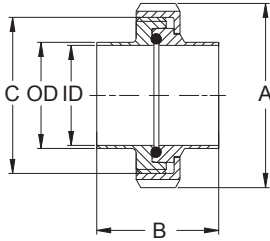

Hygienic-DIN Union DIN 11853-1

Hygienic DIN Union Inch(Short)

Size (Inch)	OD/IDxt	A	B	C
0.5"	12.70 / 9.40 x 1.65	38.0	32.0	28 x 1/8
0.75"	19.05 / 15.75 x 1.65	44.0	32.0	34 x 1/8
1.0"	25.40 / 22.10 x 1.65	63.0	42.0	52 x 1/6
1.5"	38.10 / 34.80 x 1.65	78.0	50.0	65 x 1/6
2.0"	50.80 / 47.50 x 1.65	92.0	54.0	78 x 1/6
2.5"	63.50 / 60.20 x 1.65	112.0	62.0	95 x 1/6
3.0"	76.20 / 72.90 x 1.65	127.0	72.0	110 x 1/4
4.0"	101.60 / 97.38 x 2.11	148.0	86.0	130 x 1/4

Hygienic DIN Union-Male Part Inch(Short)